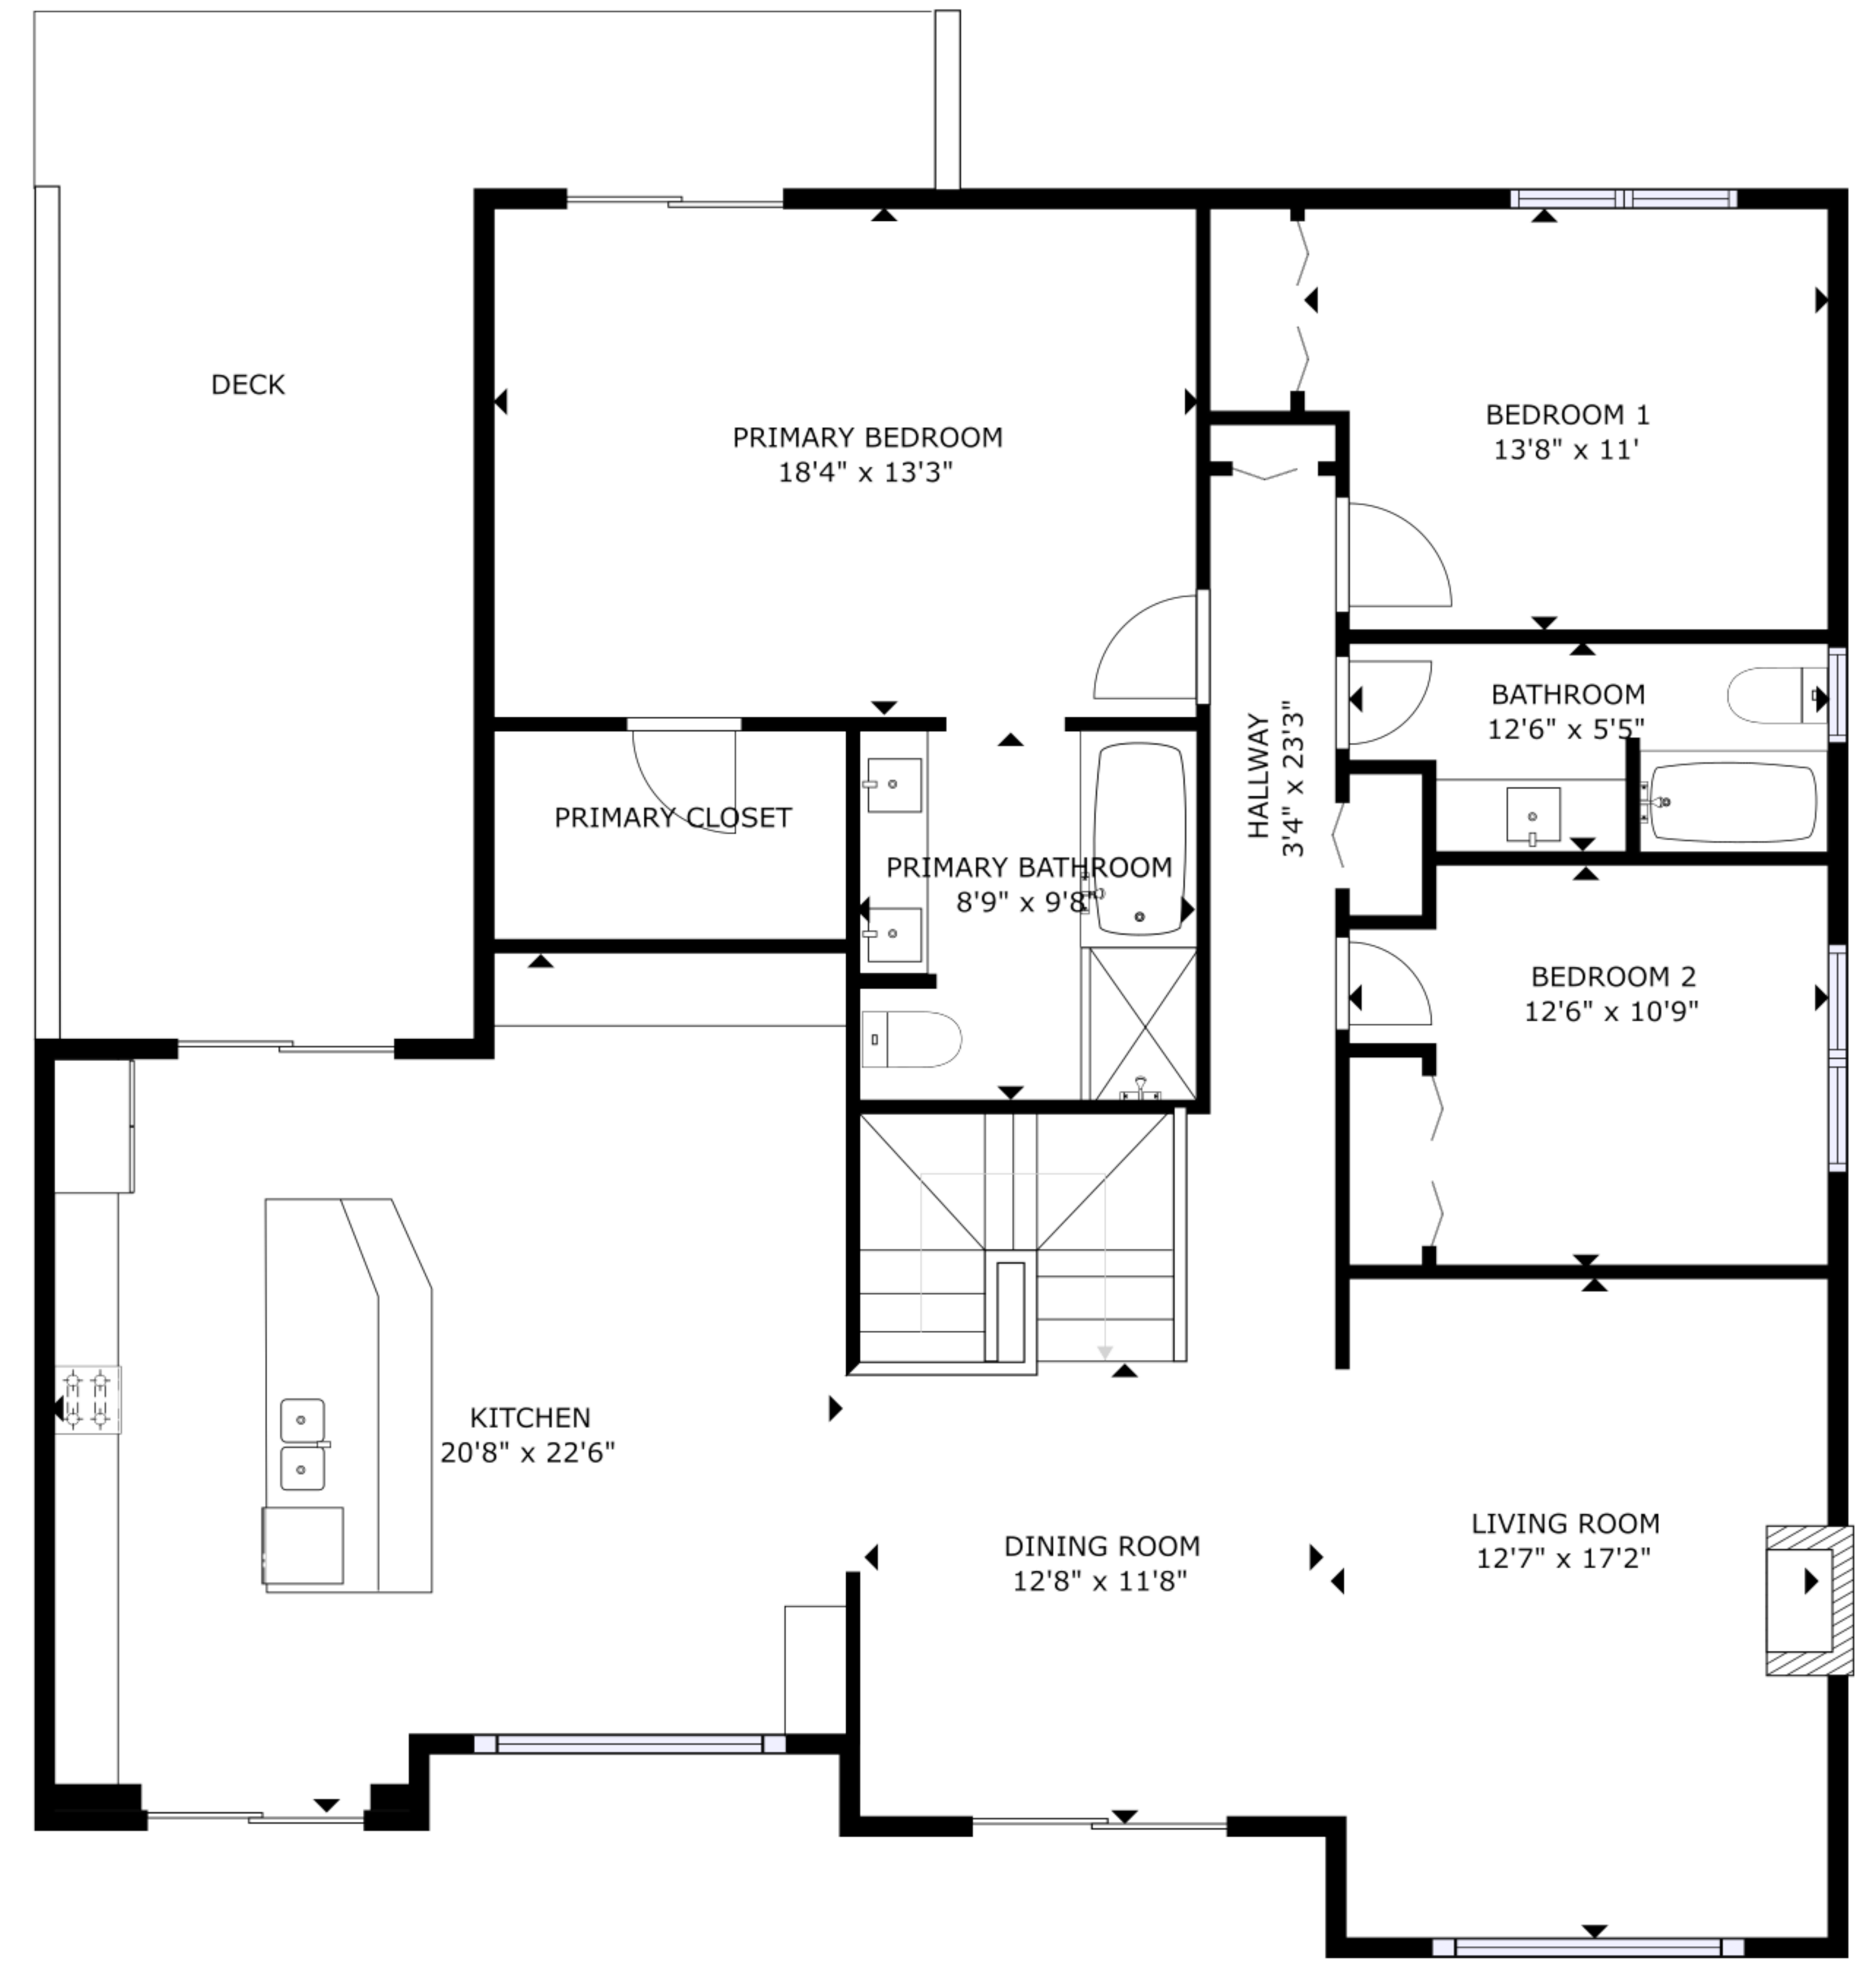

FLOOR 1

FLOOR 2

GROSS INTERNAL AREA
 FLOOR 1: 1308 sq ft, FLOOR 2: 1695 sq ft
 TOTAL: 3003 sq ft

SIZES AND DIMENSIONS ARE APPROXIMATE, ACTUAL MAY VARY.