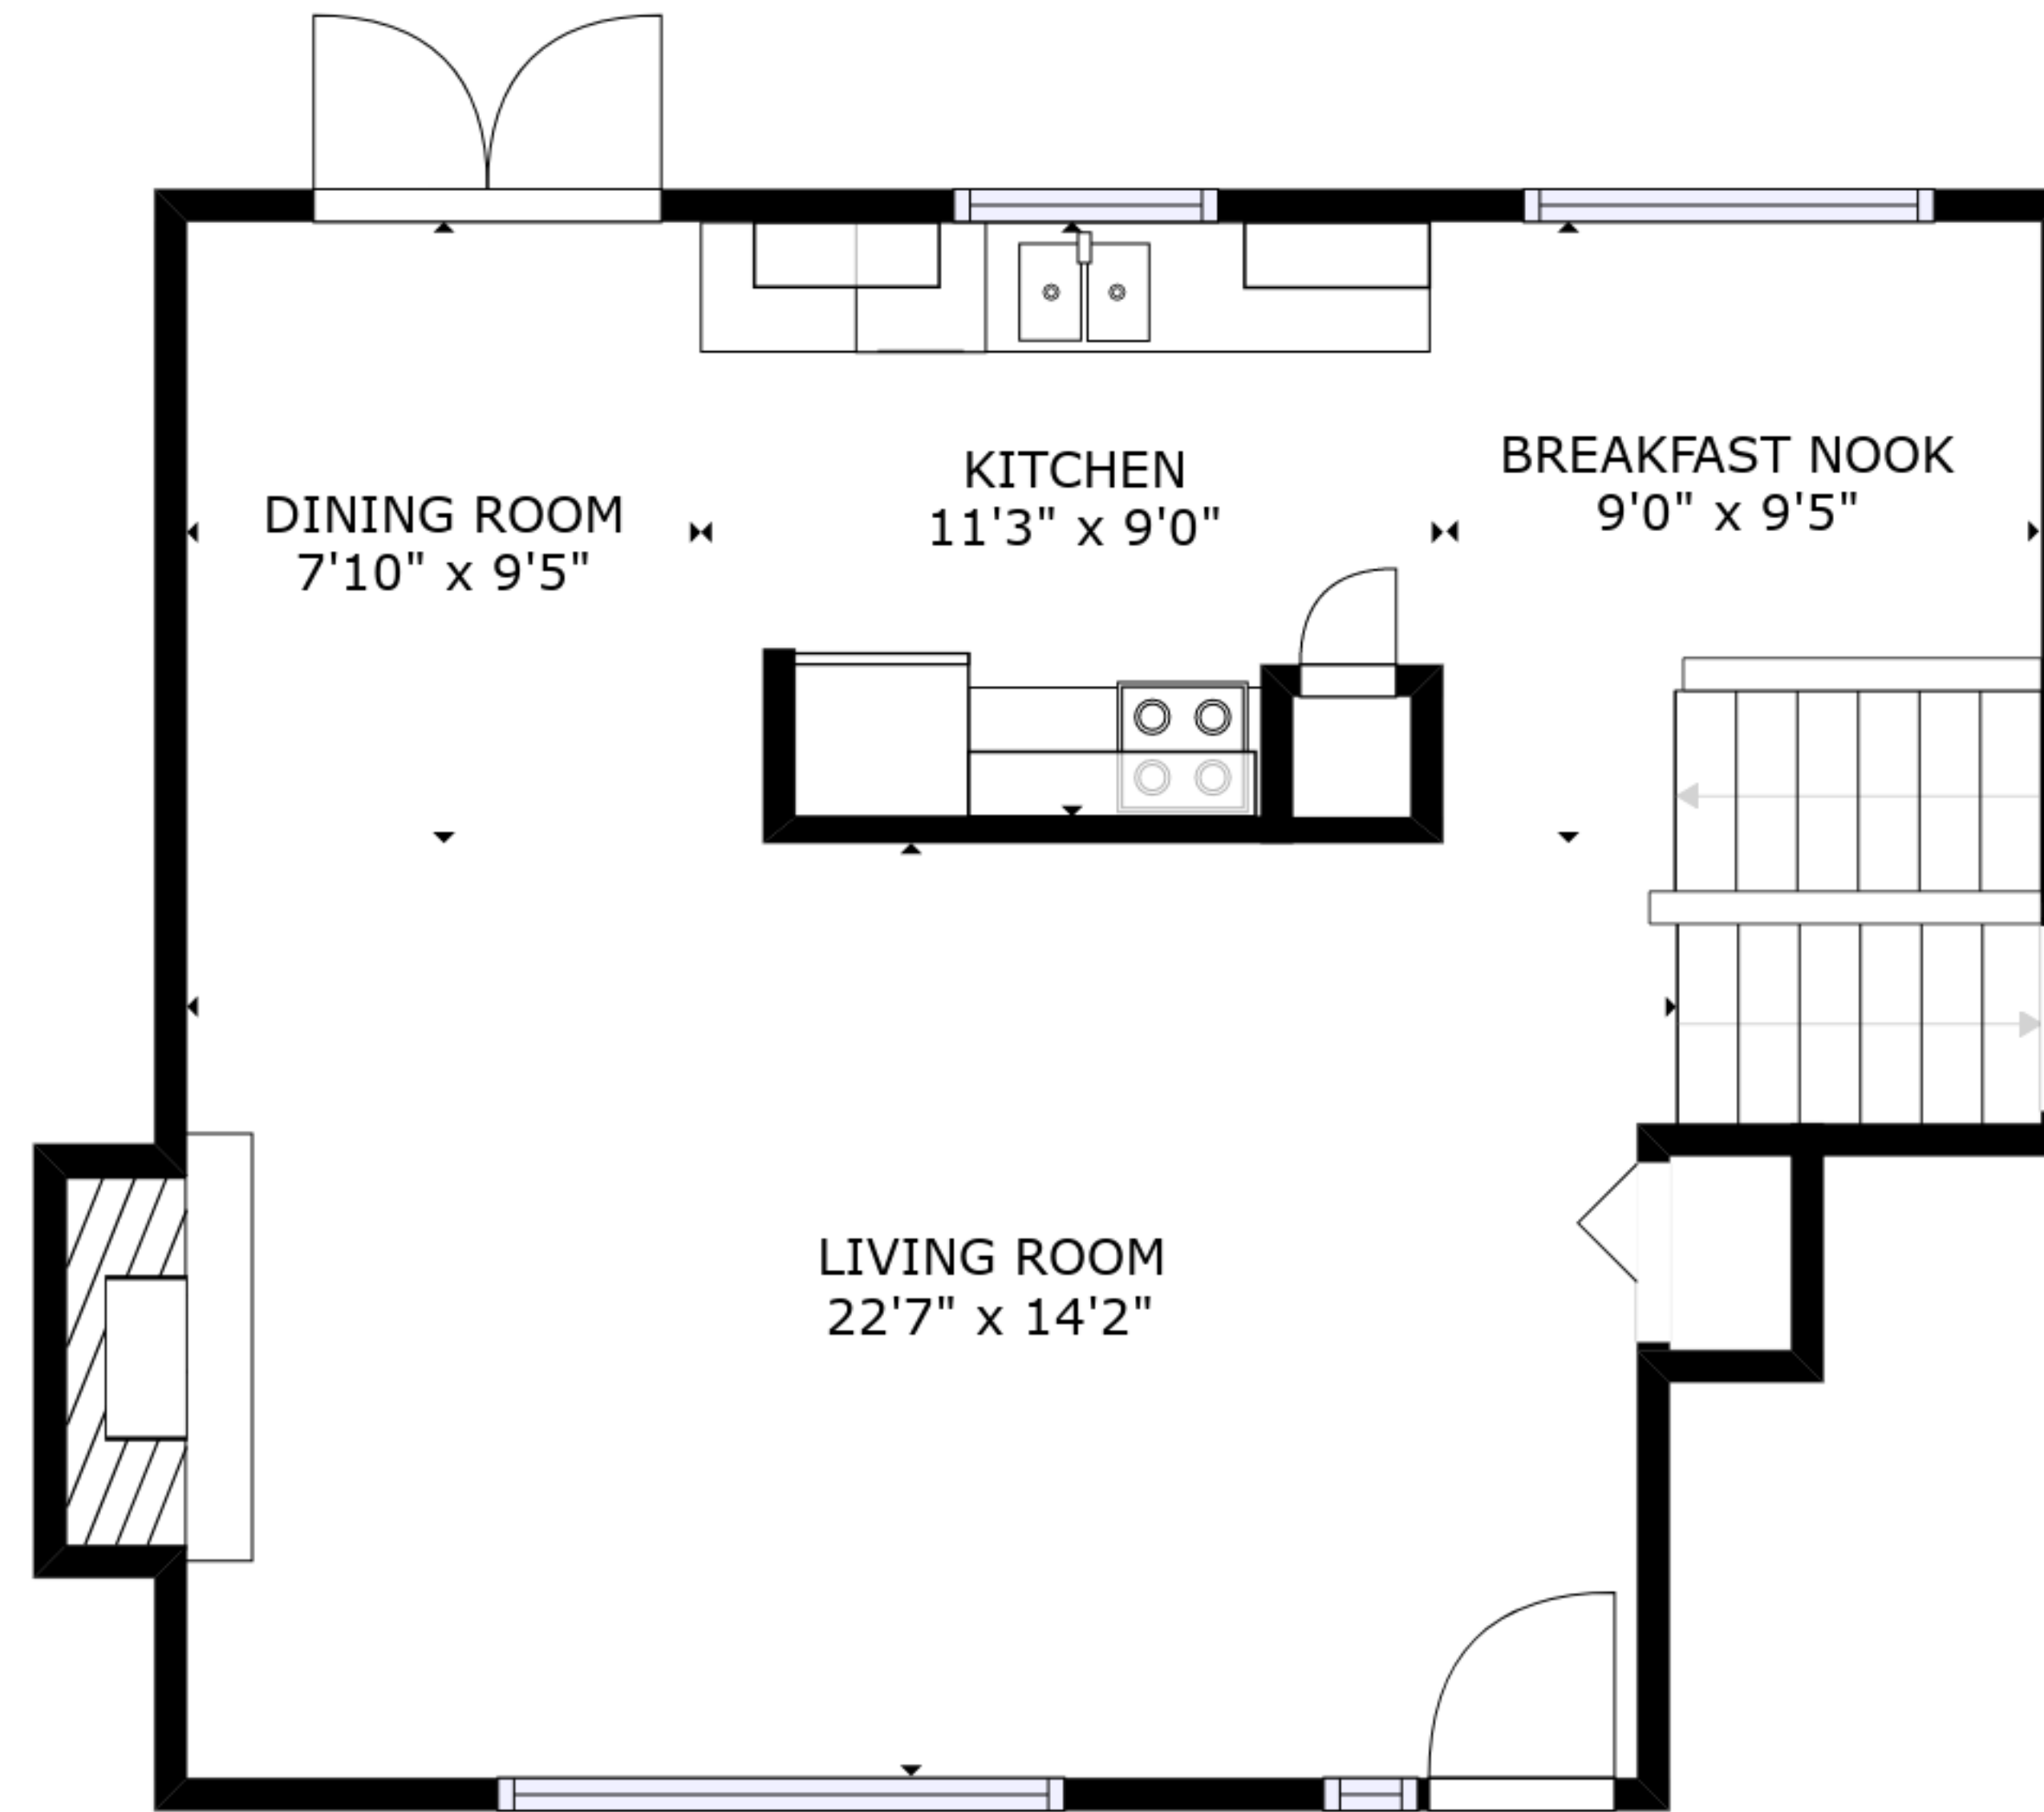

FLOOR 1

FLOOR 2

FLOOR 3

GROSS INTERNAL AREA
 FLOOR 1: 567 sq. ft, FLOOR 2: 622 sq. ft
 FLOOR 3: 592 sq. ft
 TOTAL: 1781 sq. ft

SIZES AND DIMENSIONS ARE APPROXIMATE, ACTUAL MAY VARY.