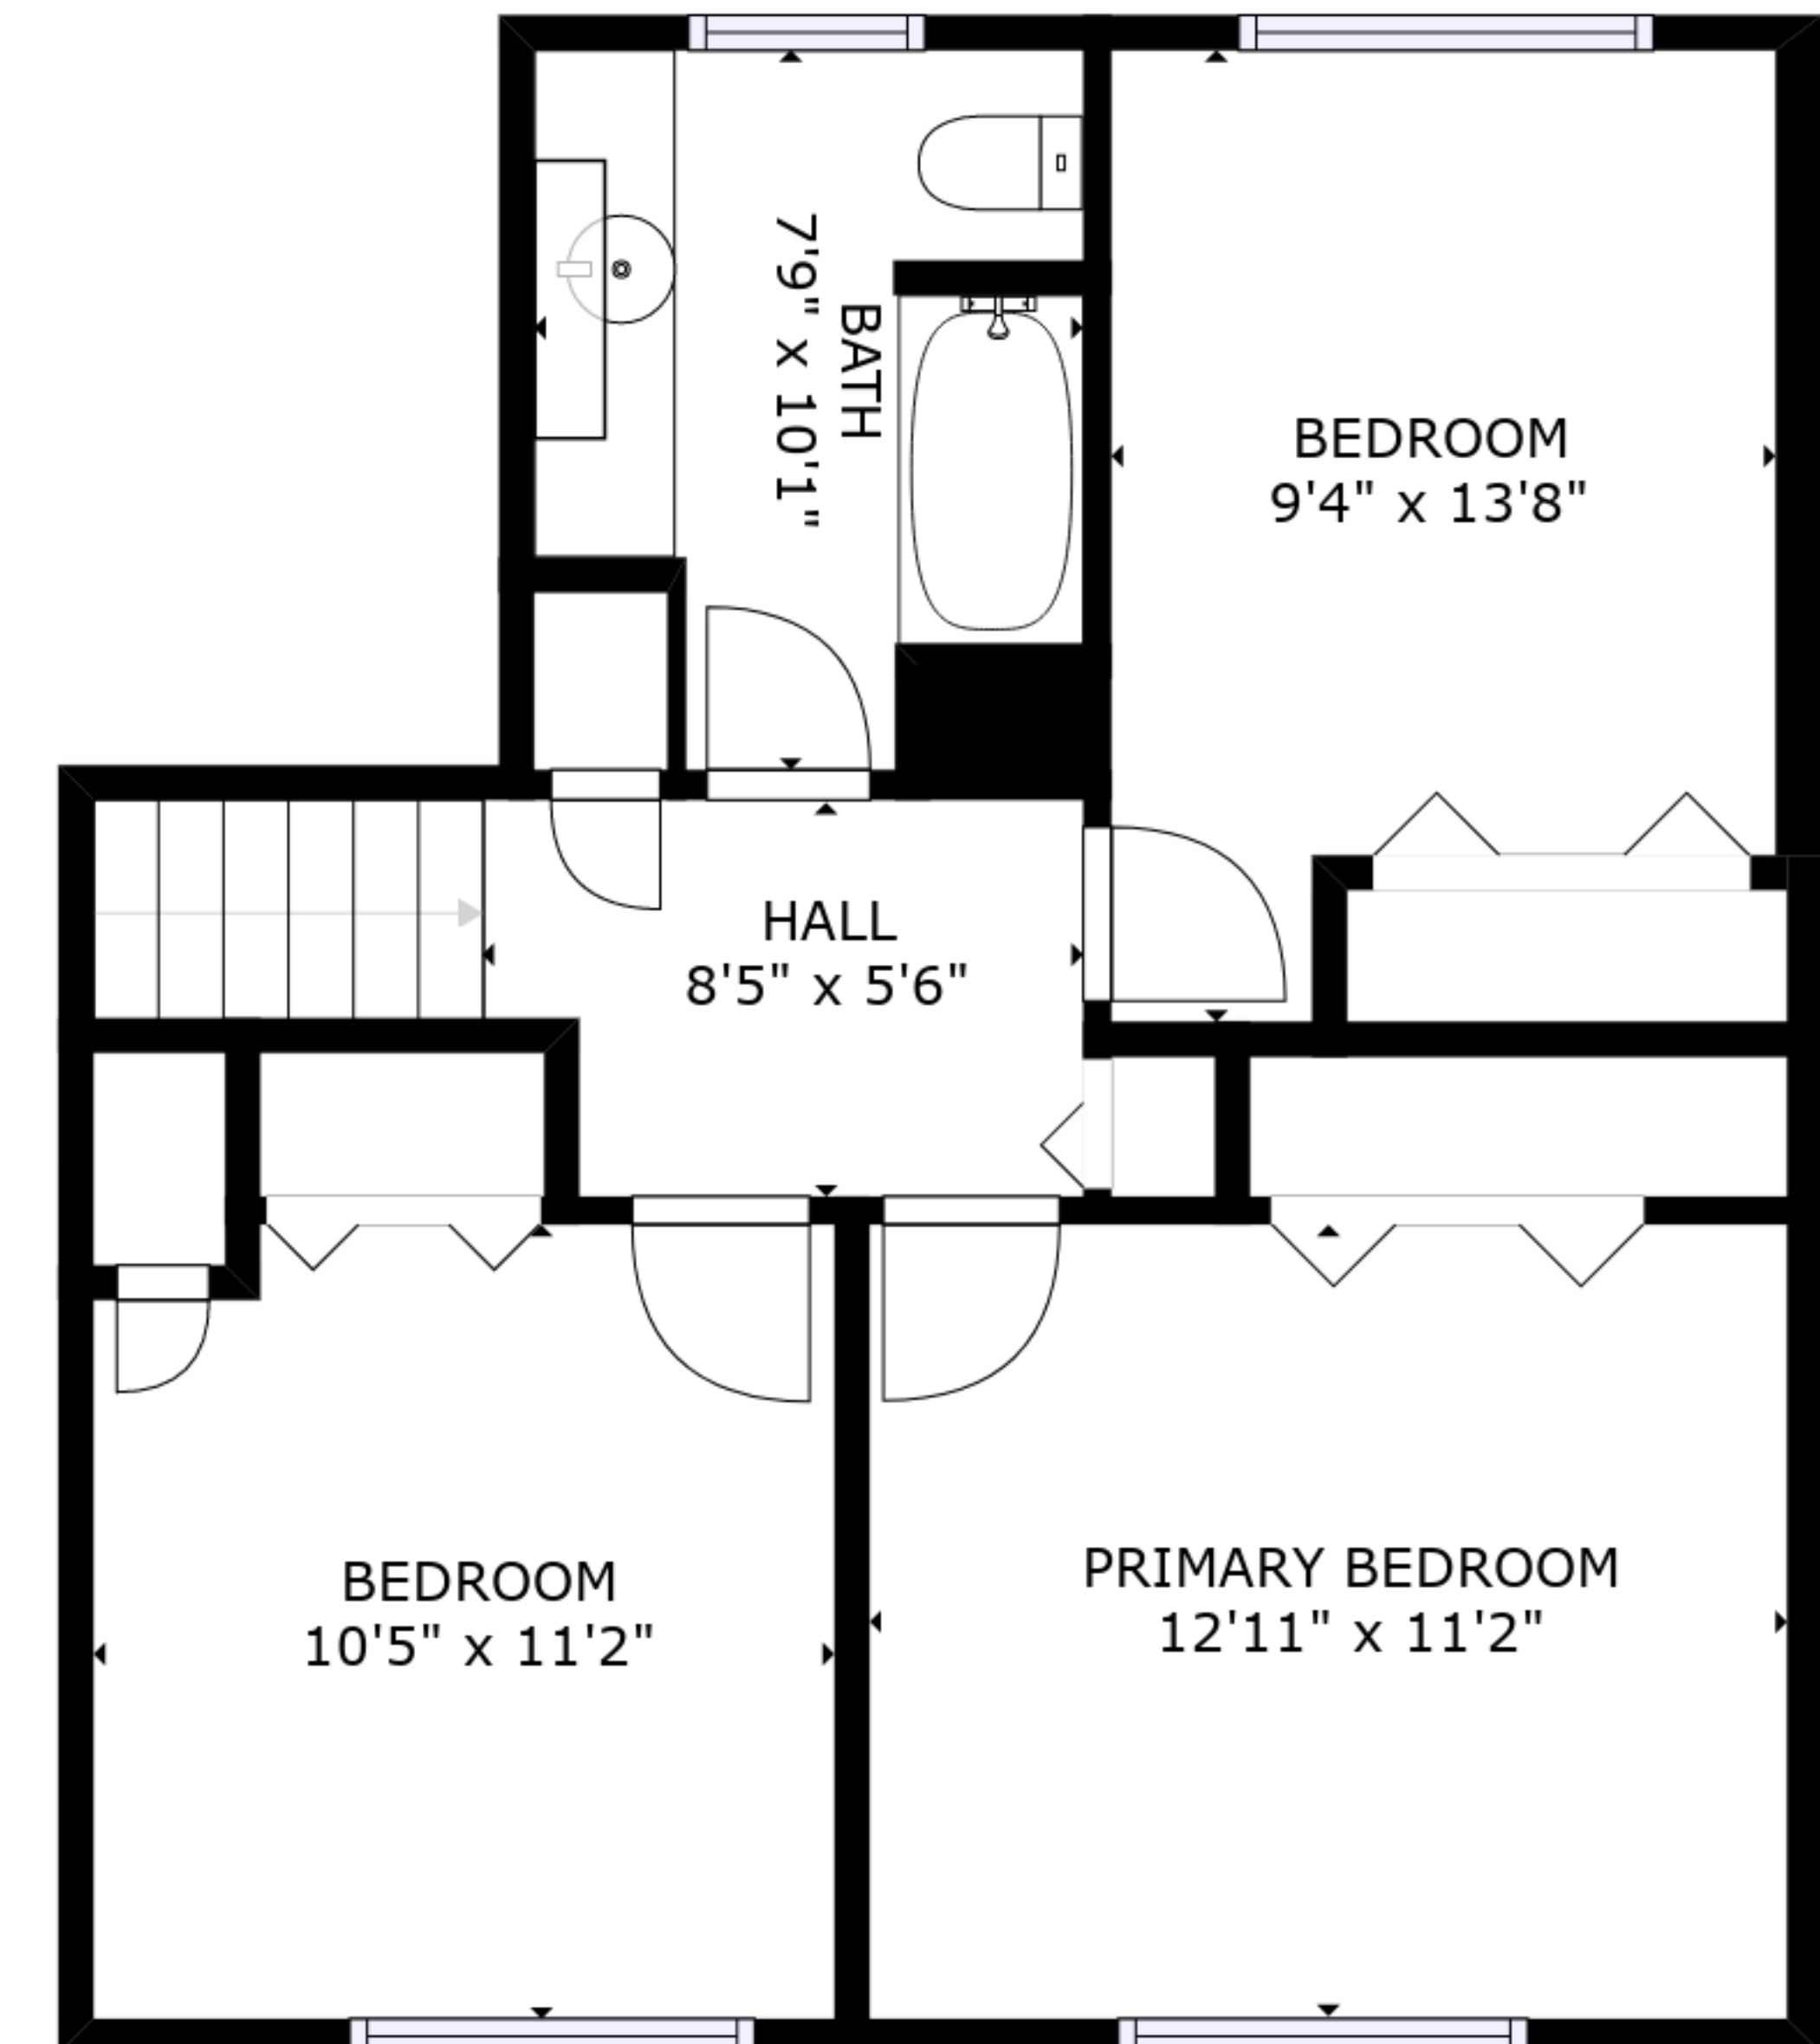

FLOOR 1

FLOOR 2

FLOOR 3

GROSS INTERNAL AREA
 FLOOR 1: 567 sq. ft, FLOOR 2: 622 sq. ft
 FLOOR 3: 592 sq. ft
 TOTAL: 1781 sq. ft

SIZES AND DIMENSIONS ARE APPROXIMATE, ACTUAL MAY VARY.