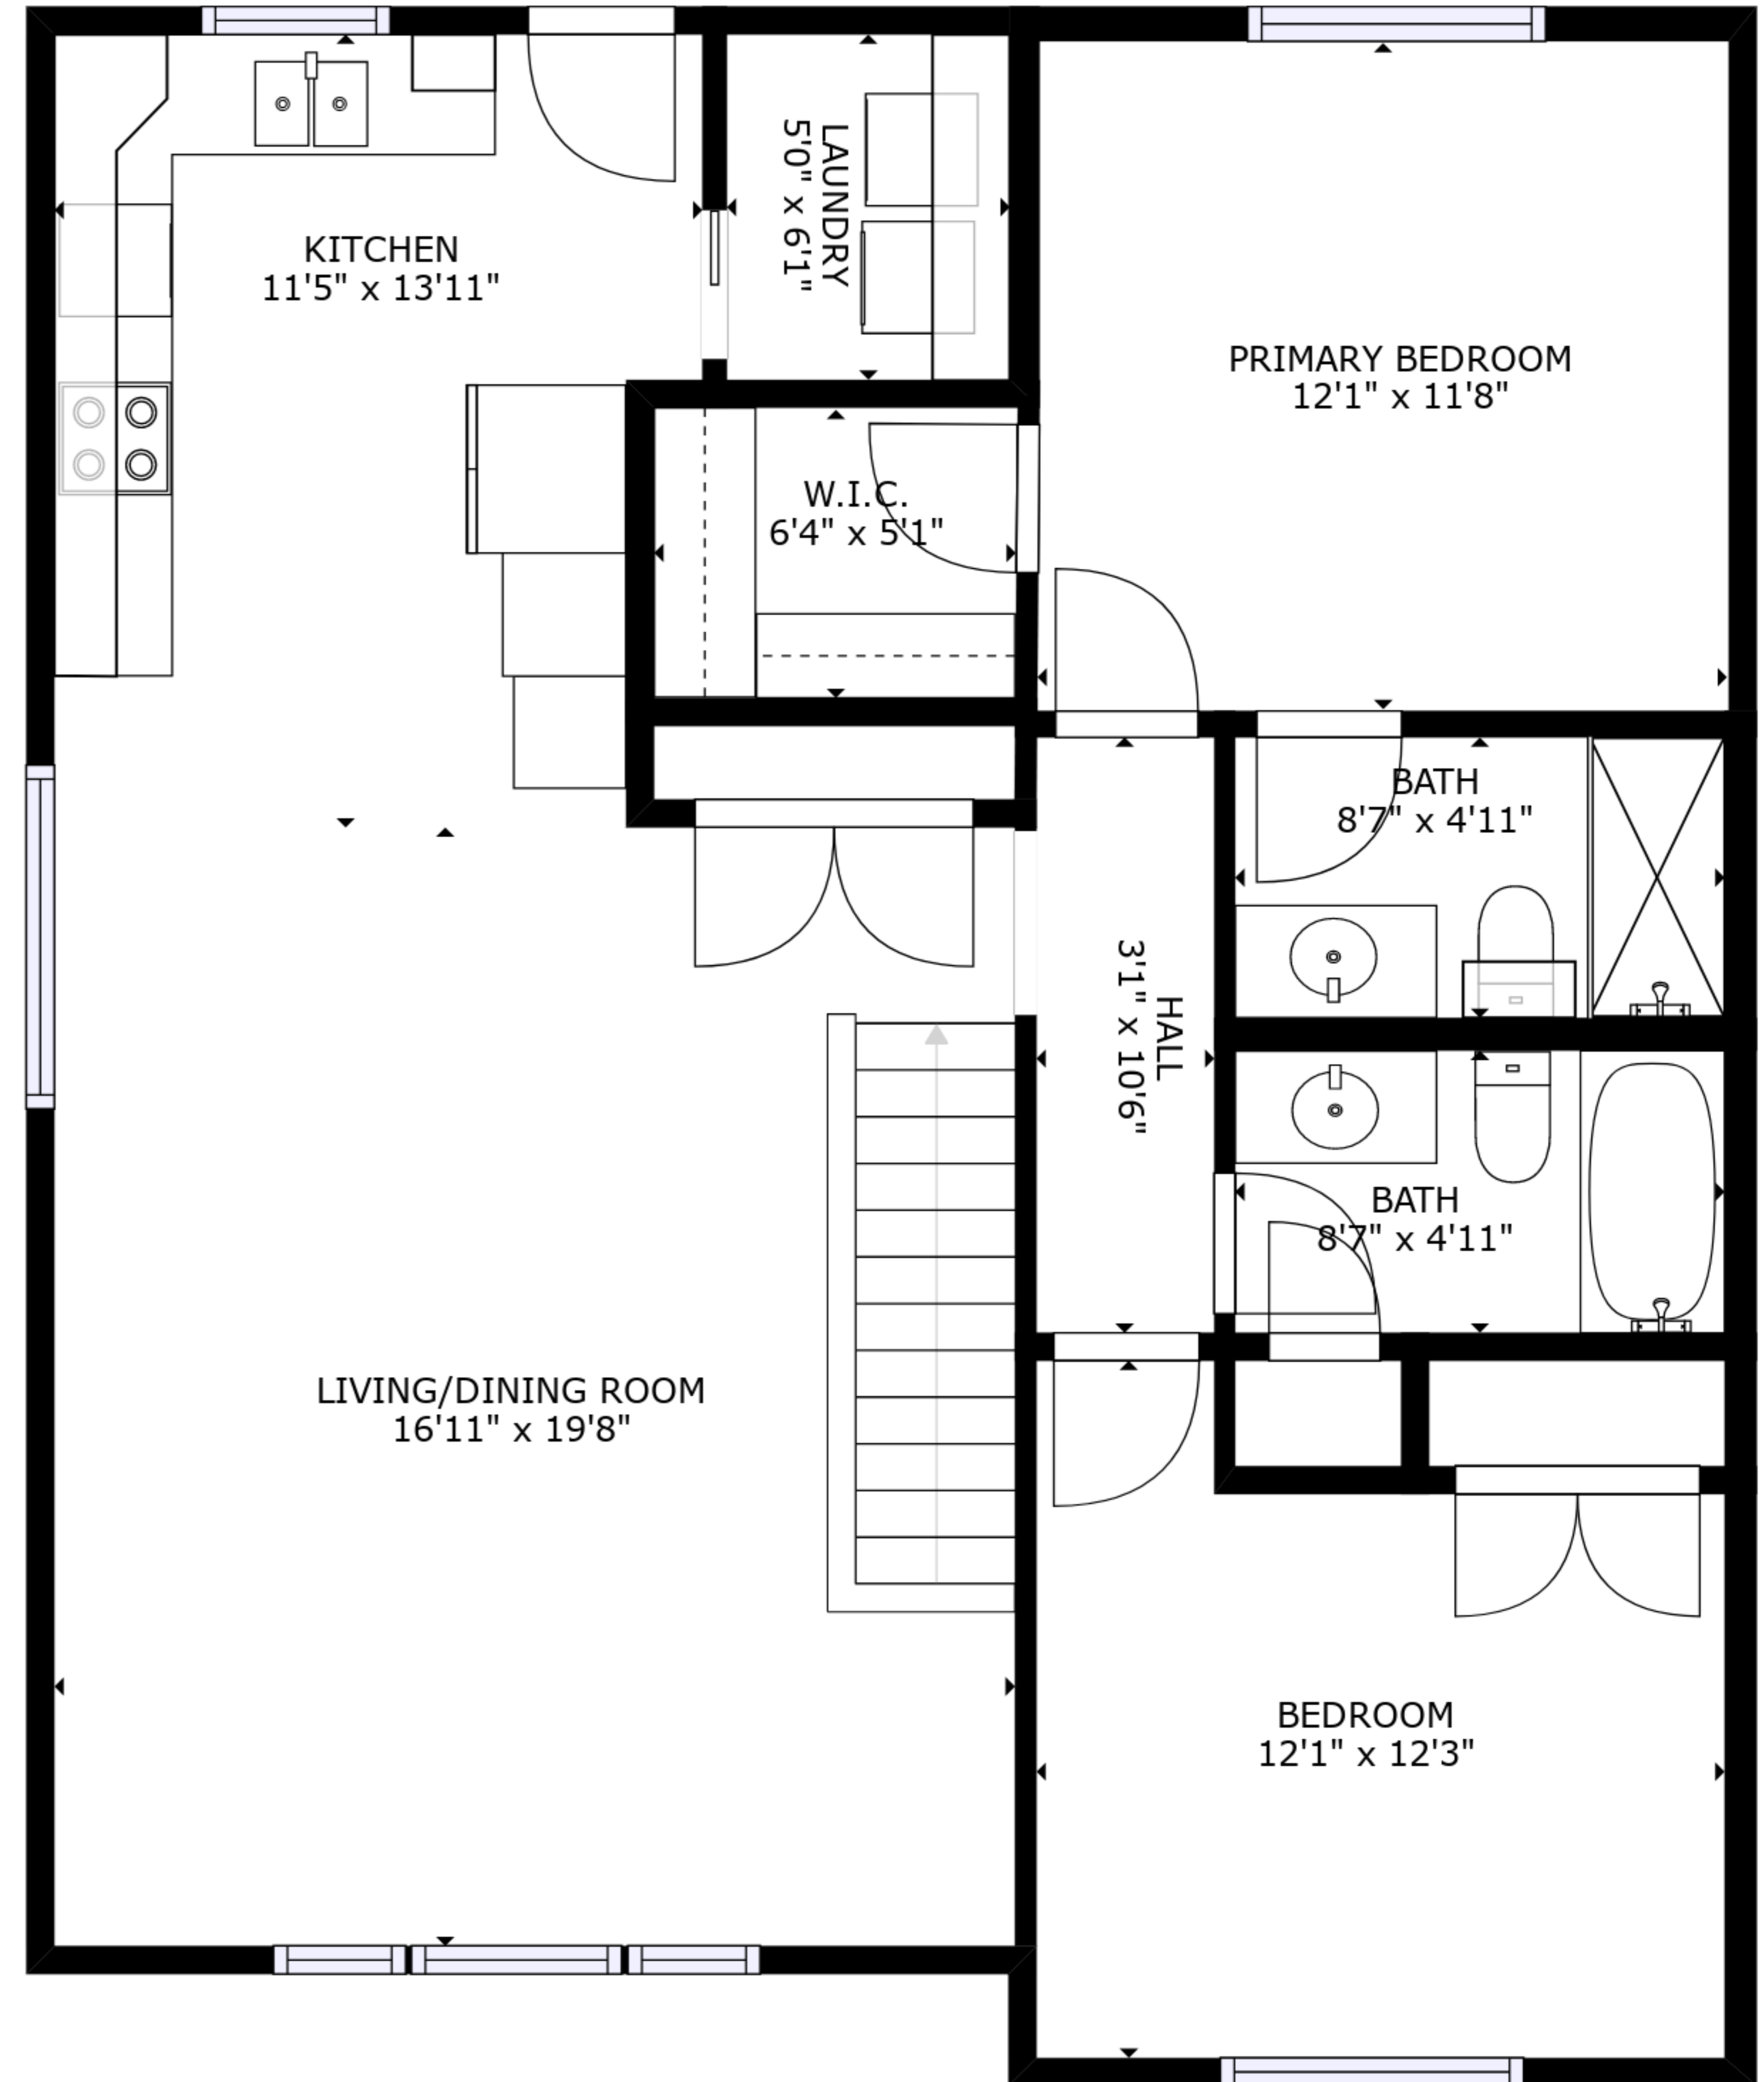

FLOOR 1

FLOOR 2

GROSS INTERNAL AREA
 FLOOR 1: 759 sq. ft, FLOOR 2: 1008 sq. ft
 EXCLUDED AREAS: , GARAGE: 288 sq. ft
 TOTAL: 1768 sq. ft

SIZES AND DIMENSIONS ARE APPROXIMATE, ACTUAL MAY VARY.