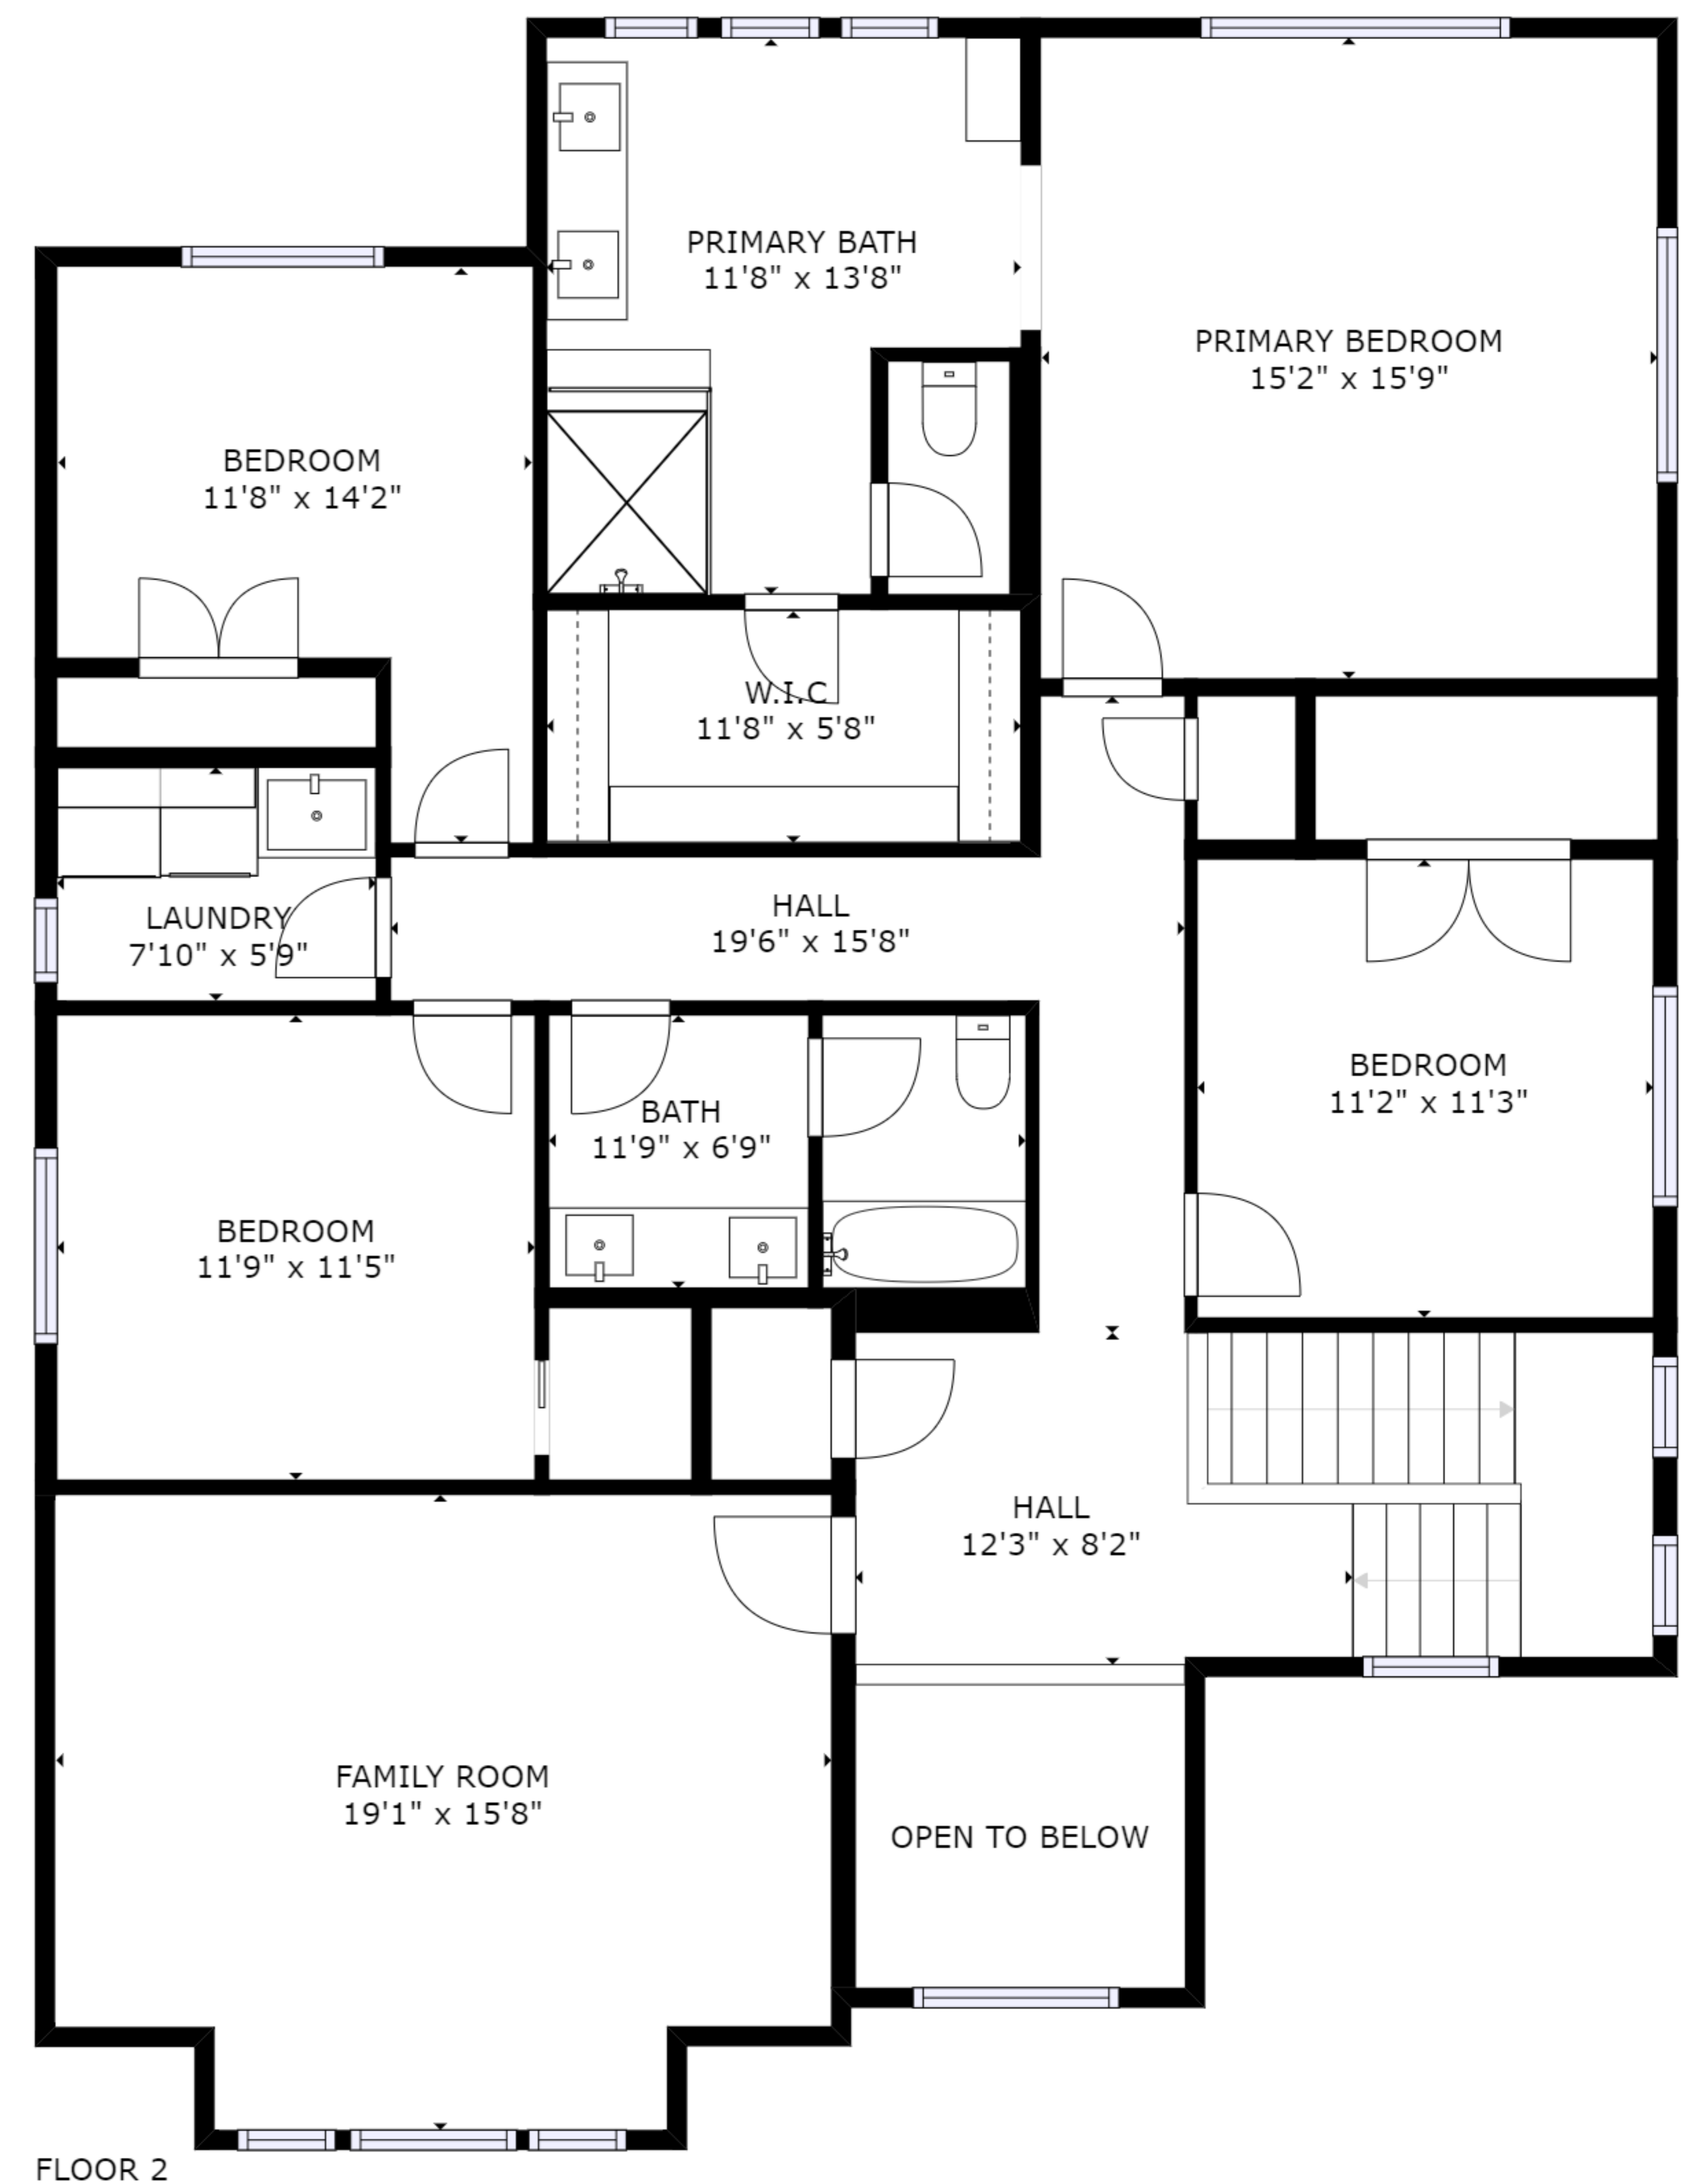

FLOOR 1

FLOOR 2

GROSS INTERNAL AREA  
 FLOOR 1: 1333 sq. ft, FLOOR 2: 1712 sq. ft  
 EXCLUDED AREAS: , GARAGE: 378 sq. ft  
 TOTAL: 3045 sq. ft  
 SIZES AND DIMENSIONS ARE APPROXIMATE, ACTUAL MAY VARY.