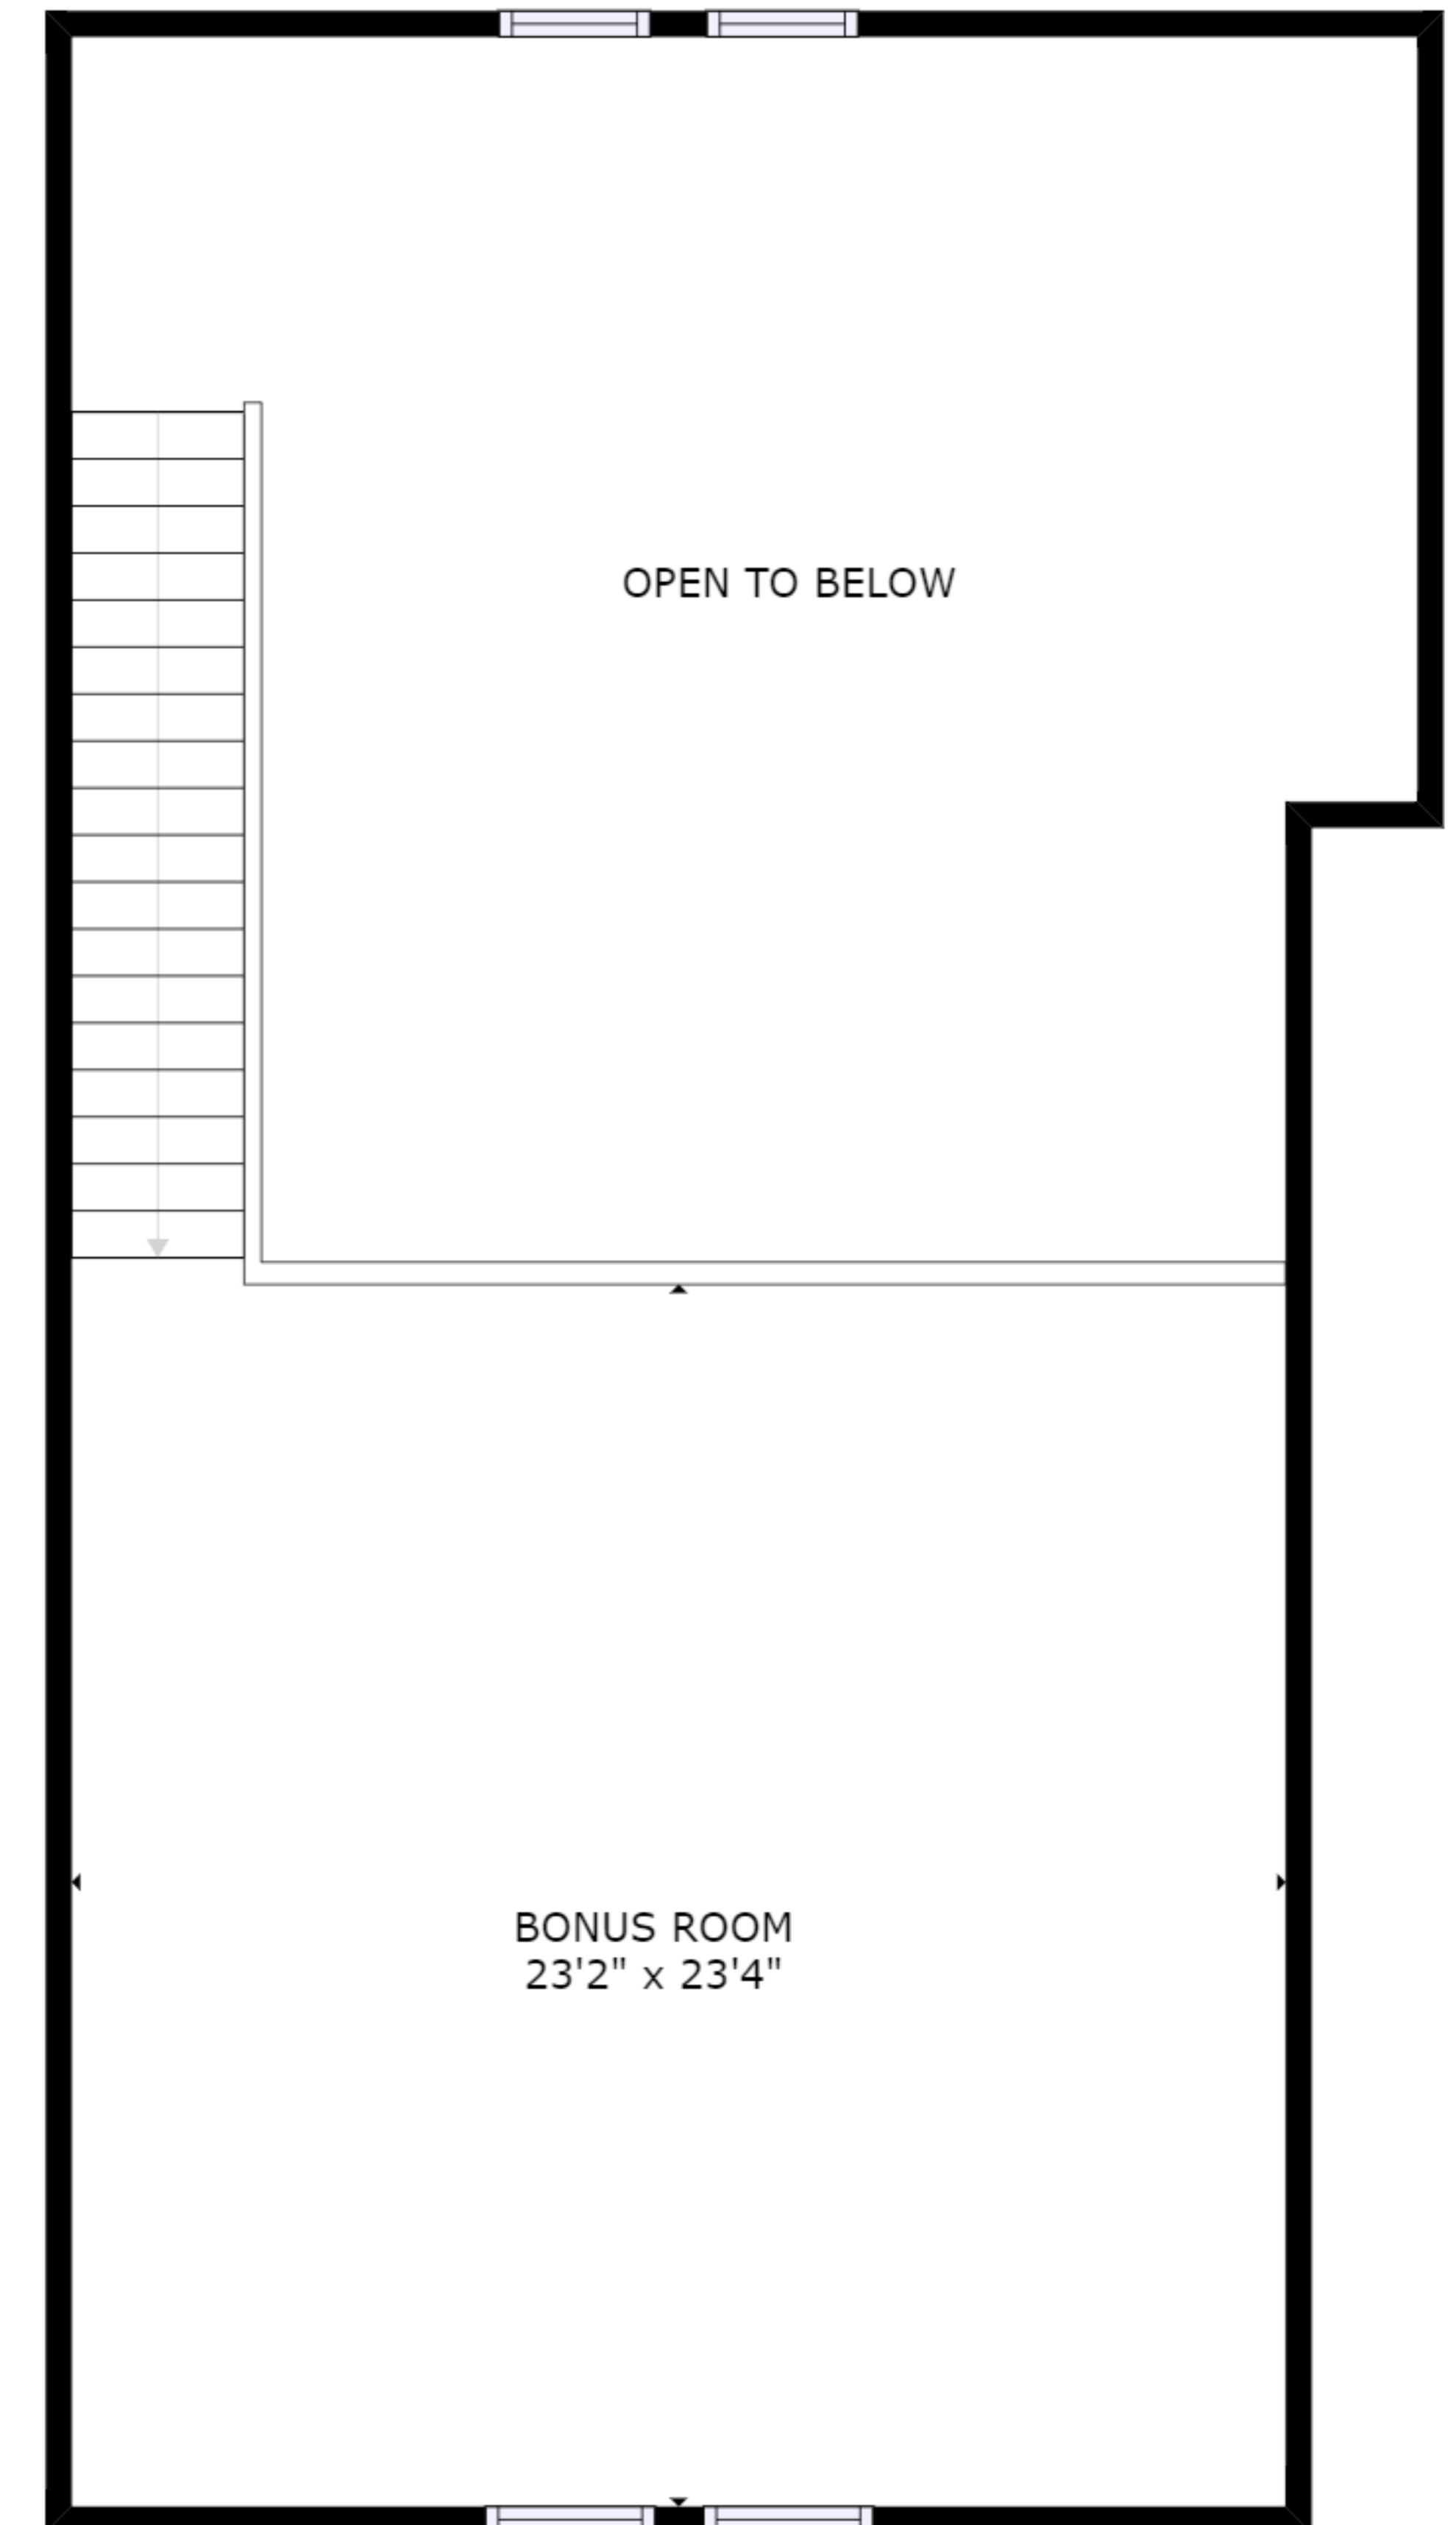

FLOOR 1

FLOOR 2

GROSS INTERNAL AREA
 FLOOR 1: 2086 sq ft, FLOOR 2: 610 sq ft
 TOTAL: 2697 sq ft
 SIZES AND DIMENSIONS ARE APPROXIMATE, ACTUAL MAY VARY.