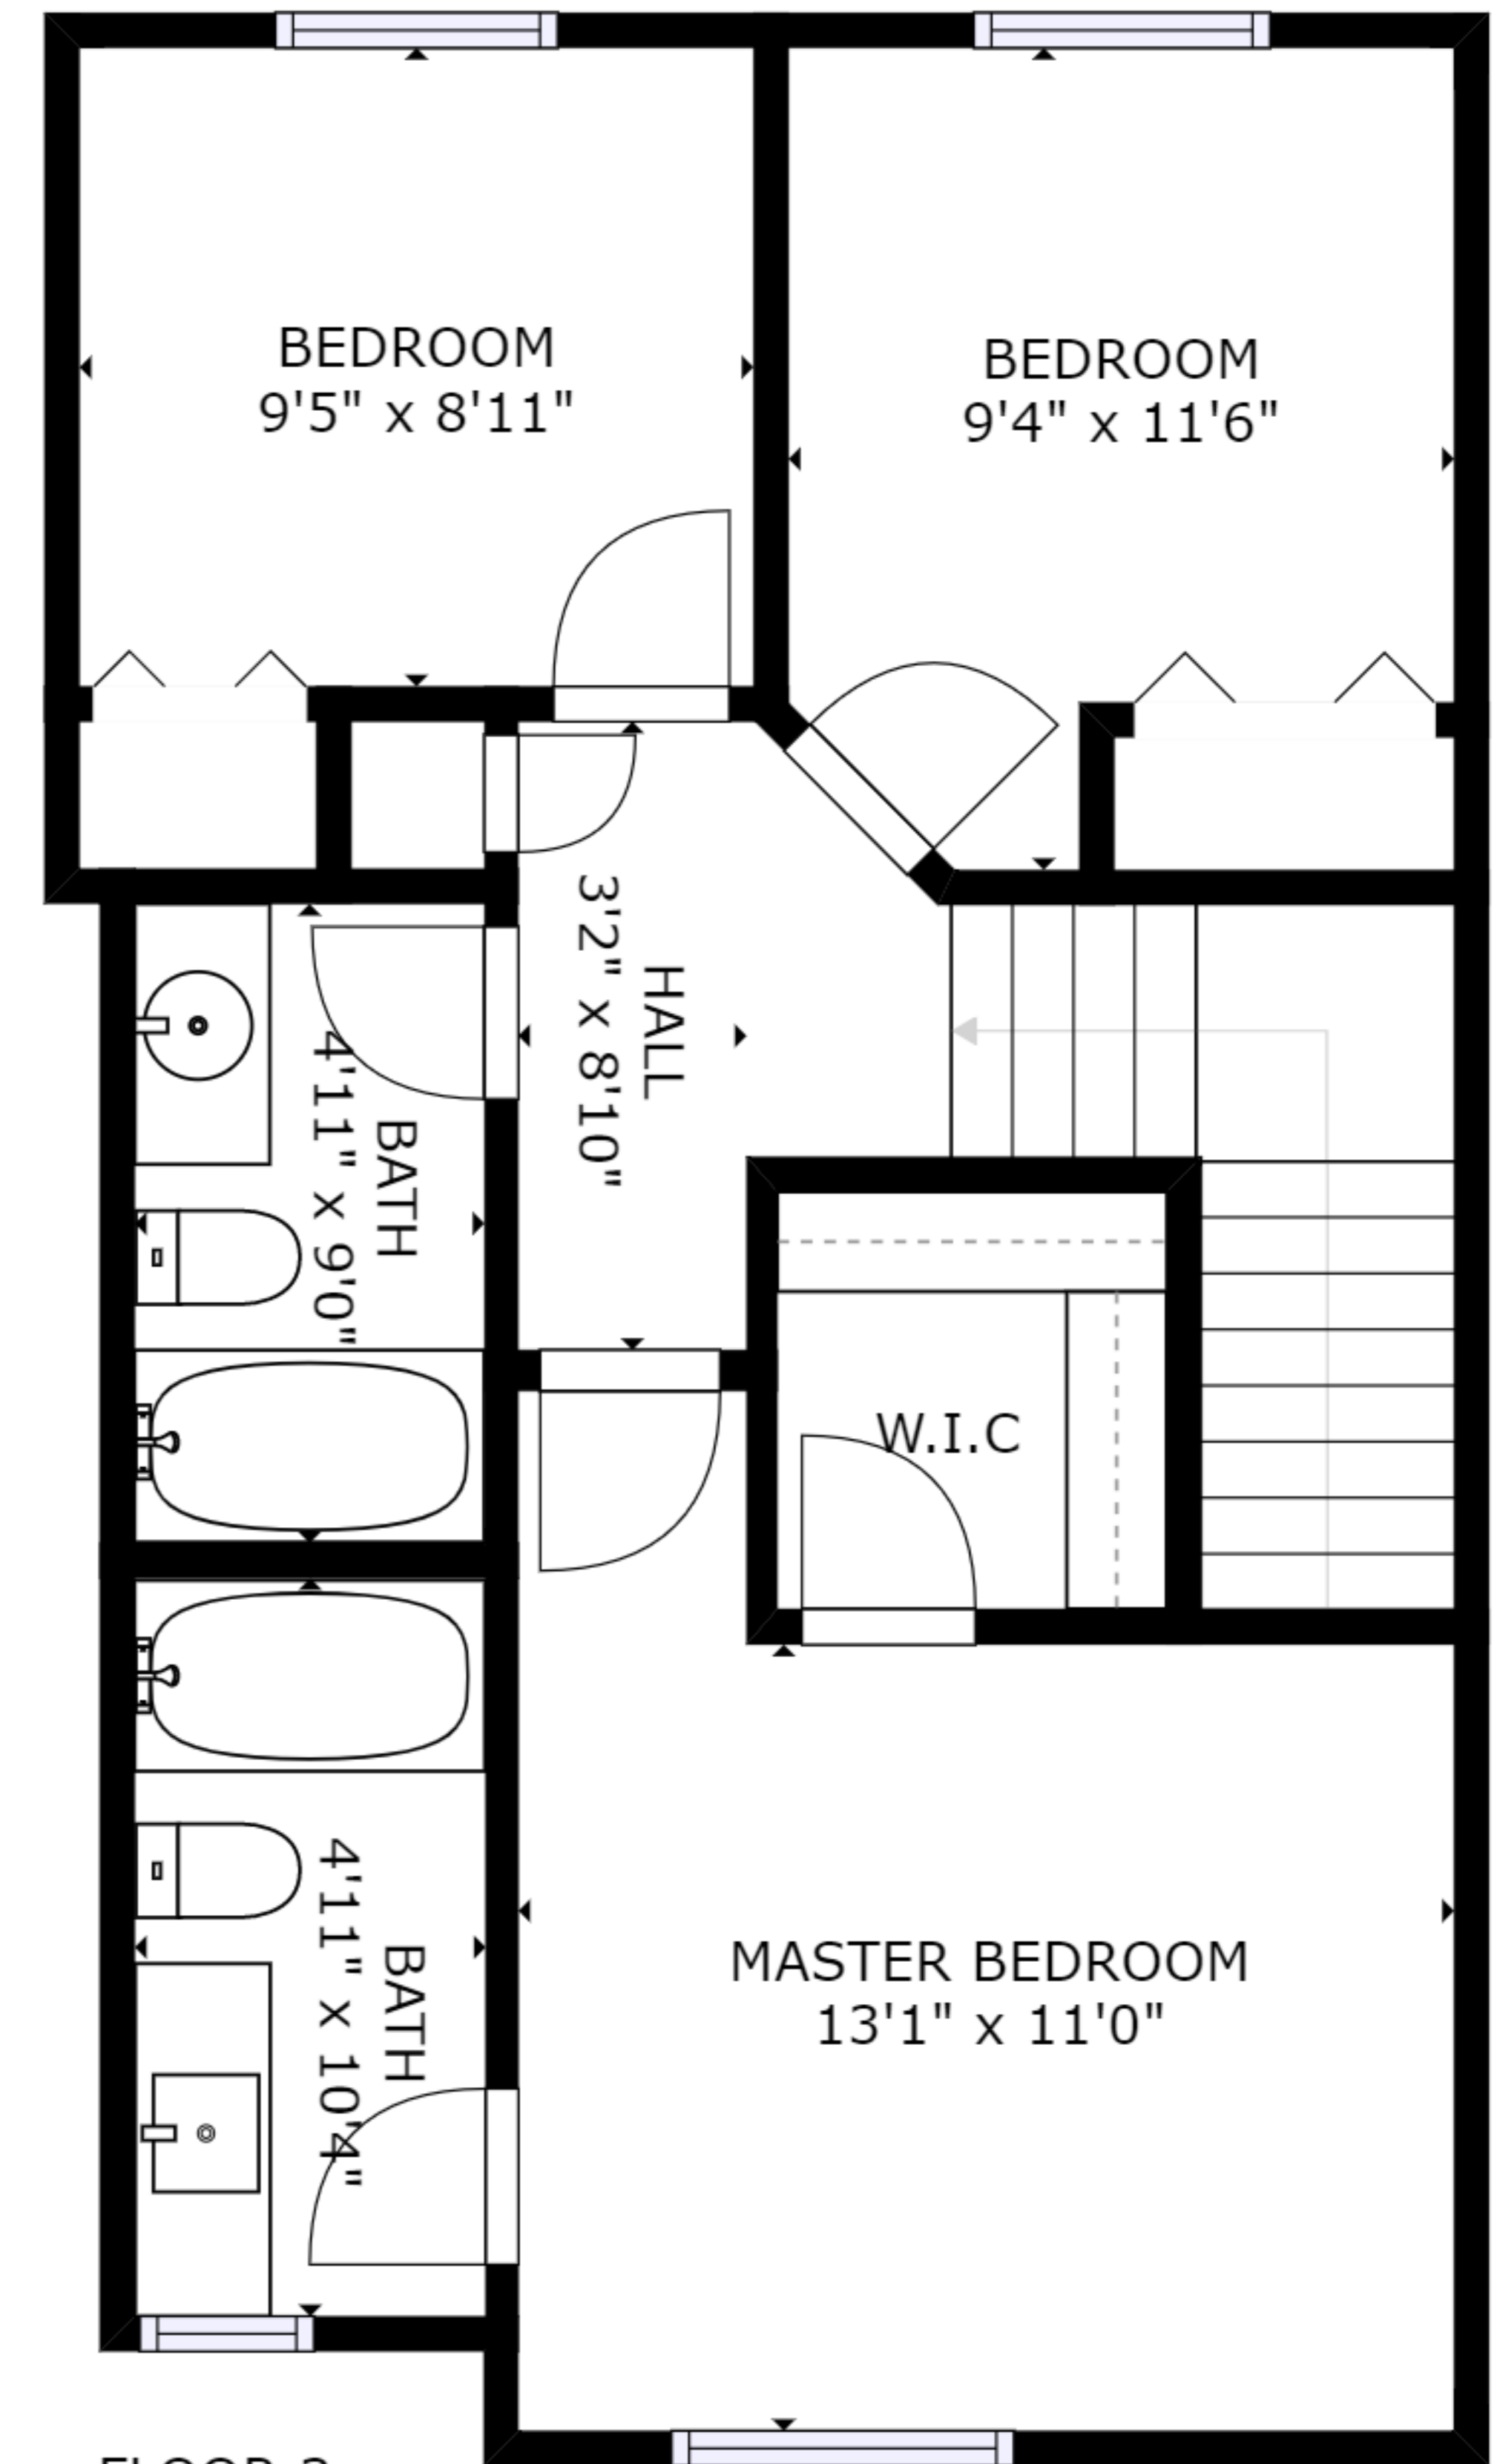

FLOOR 1

FLOOR 2

FLOOR 3

GROSS INTERNAL AREA
 FLOOR 1: 265 sq ft, FLOOR 2: 606 sq ft
 FLOOR 3: 618 sq ft, EXCLUDED AREAS:
 GARAGE: 468 sq ft
 TOTAL: 1489 sq ft

SIZES AND DIMENSIONS ARE APPROXIMATE, ACTUAL MAY VARY.