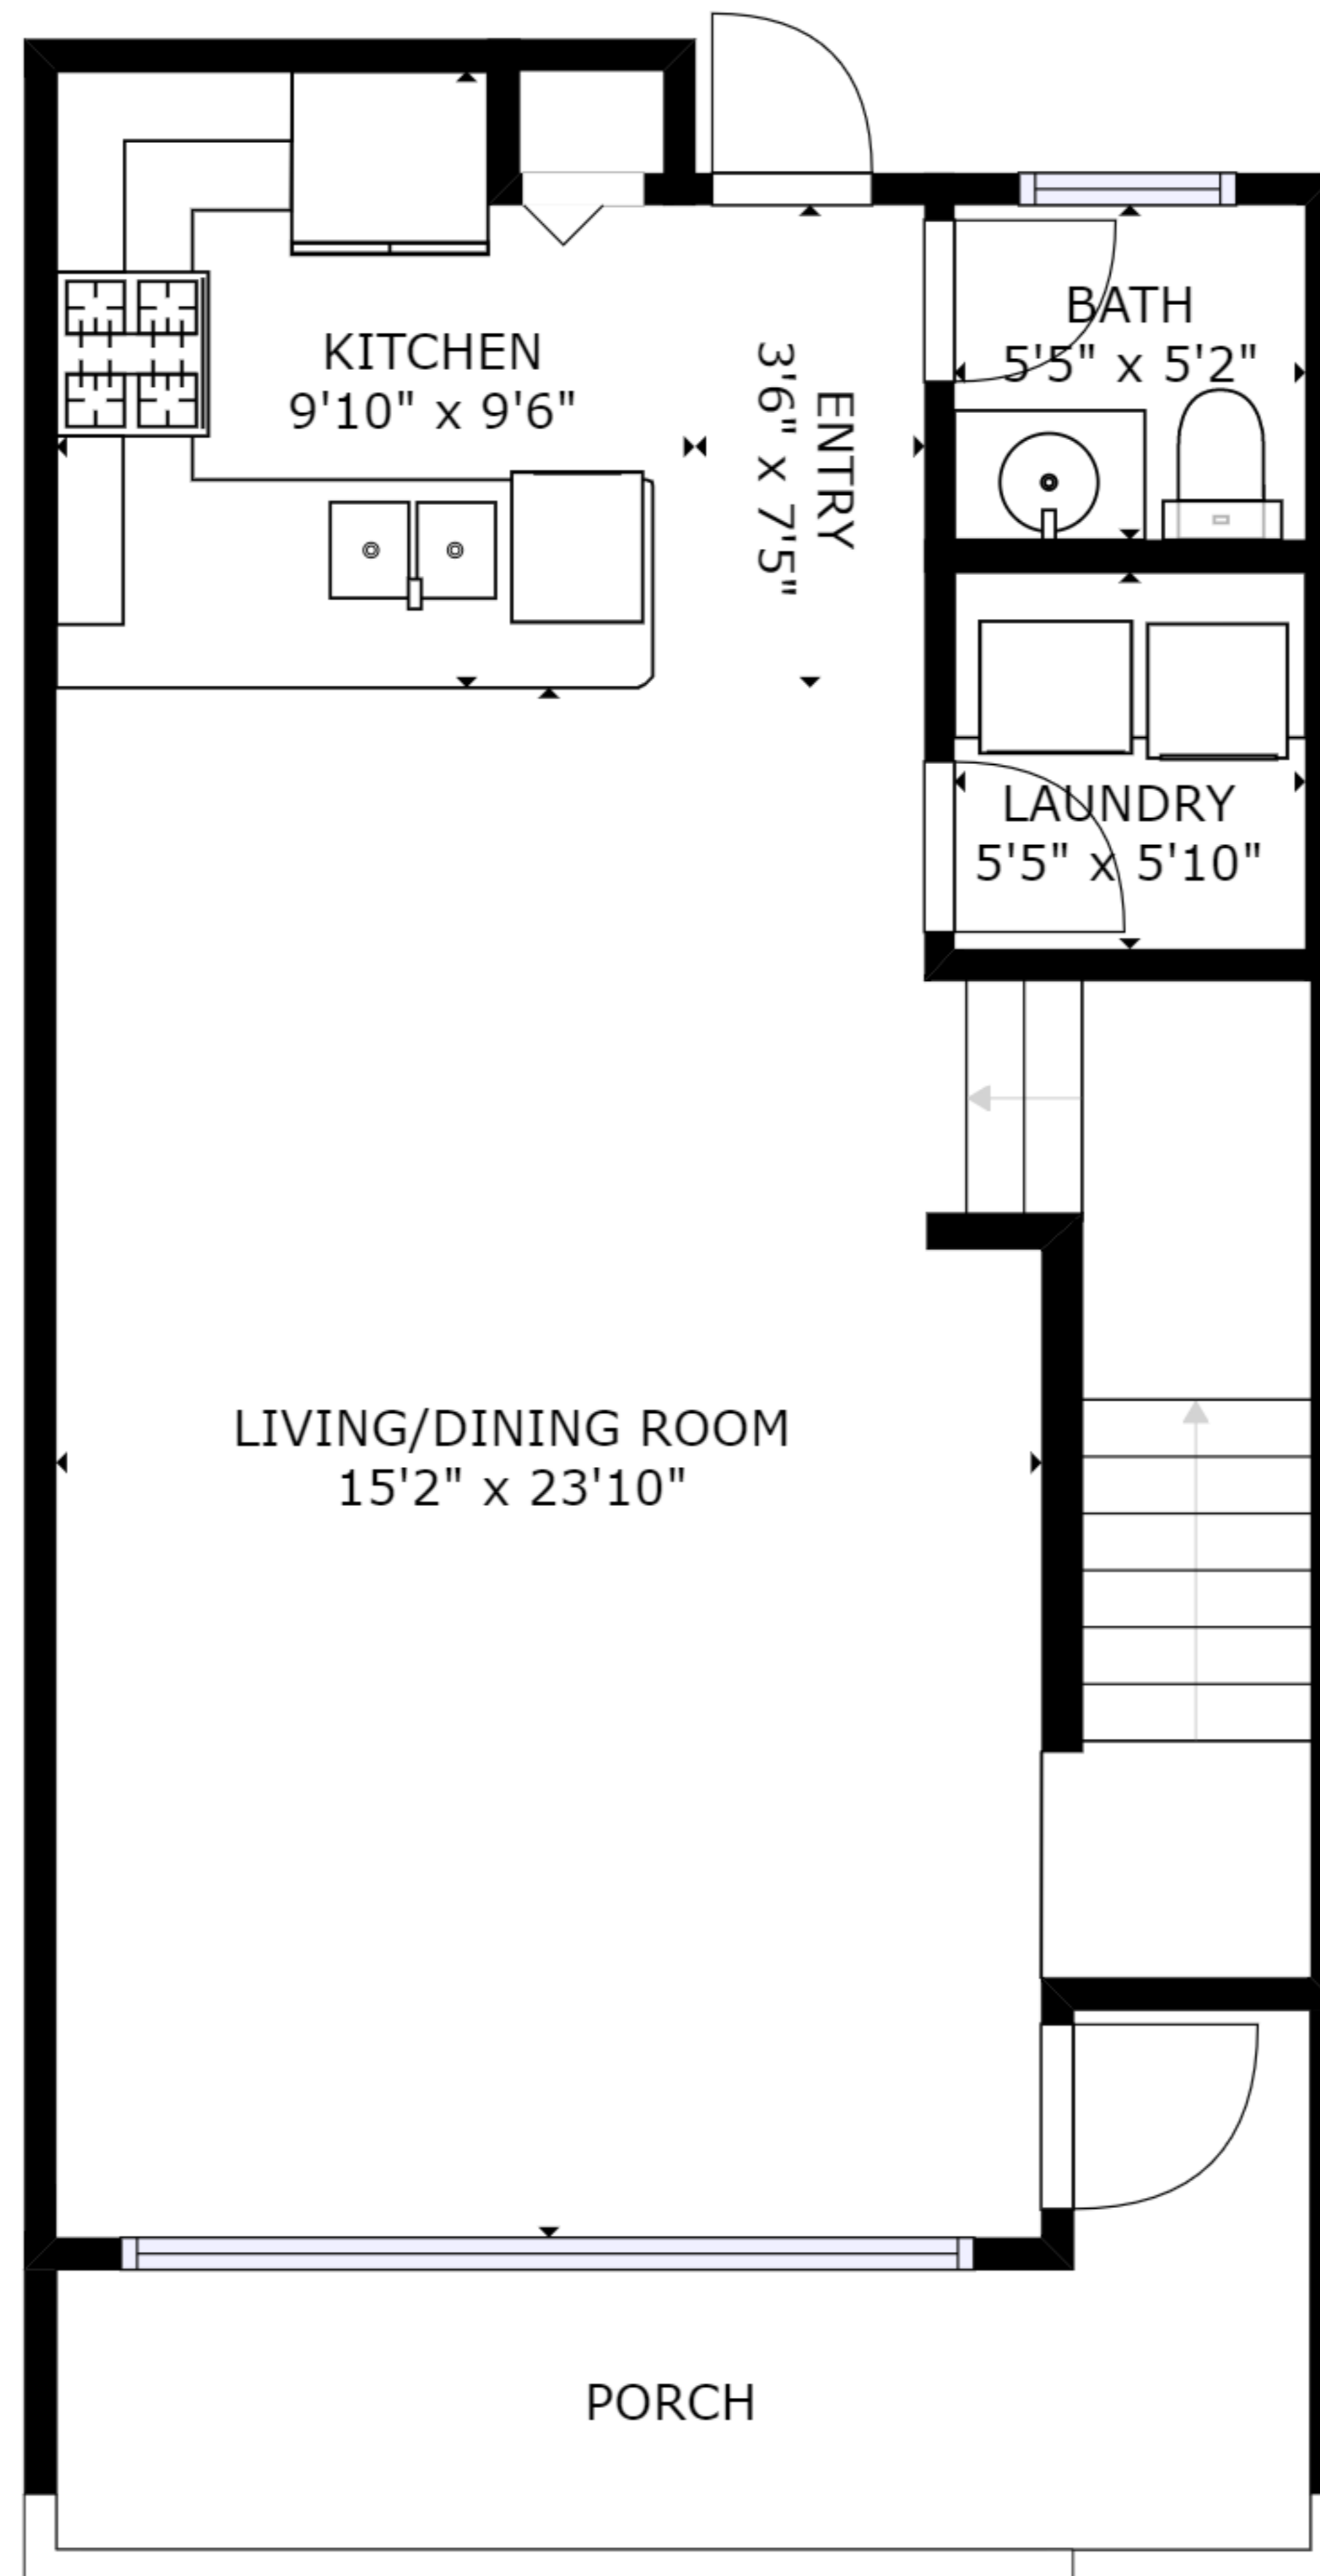

FLOOR 1

FLOOR 2

FLOOR 3

GROSS INTERNAL AREA
 FLOOR 1: 265 sq ft, FLOOR 2: 606 sq ft
 FLOOR 3: 618 sq ft, EXCLUDED AREAS:
 GARAGE: 468 sq ft
 TOTAL: 1489 sq ft

SIZES AND DIMENSIONS ARE APPROXIMATE, ACTUAL MAY VARY.